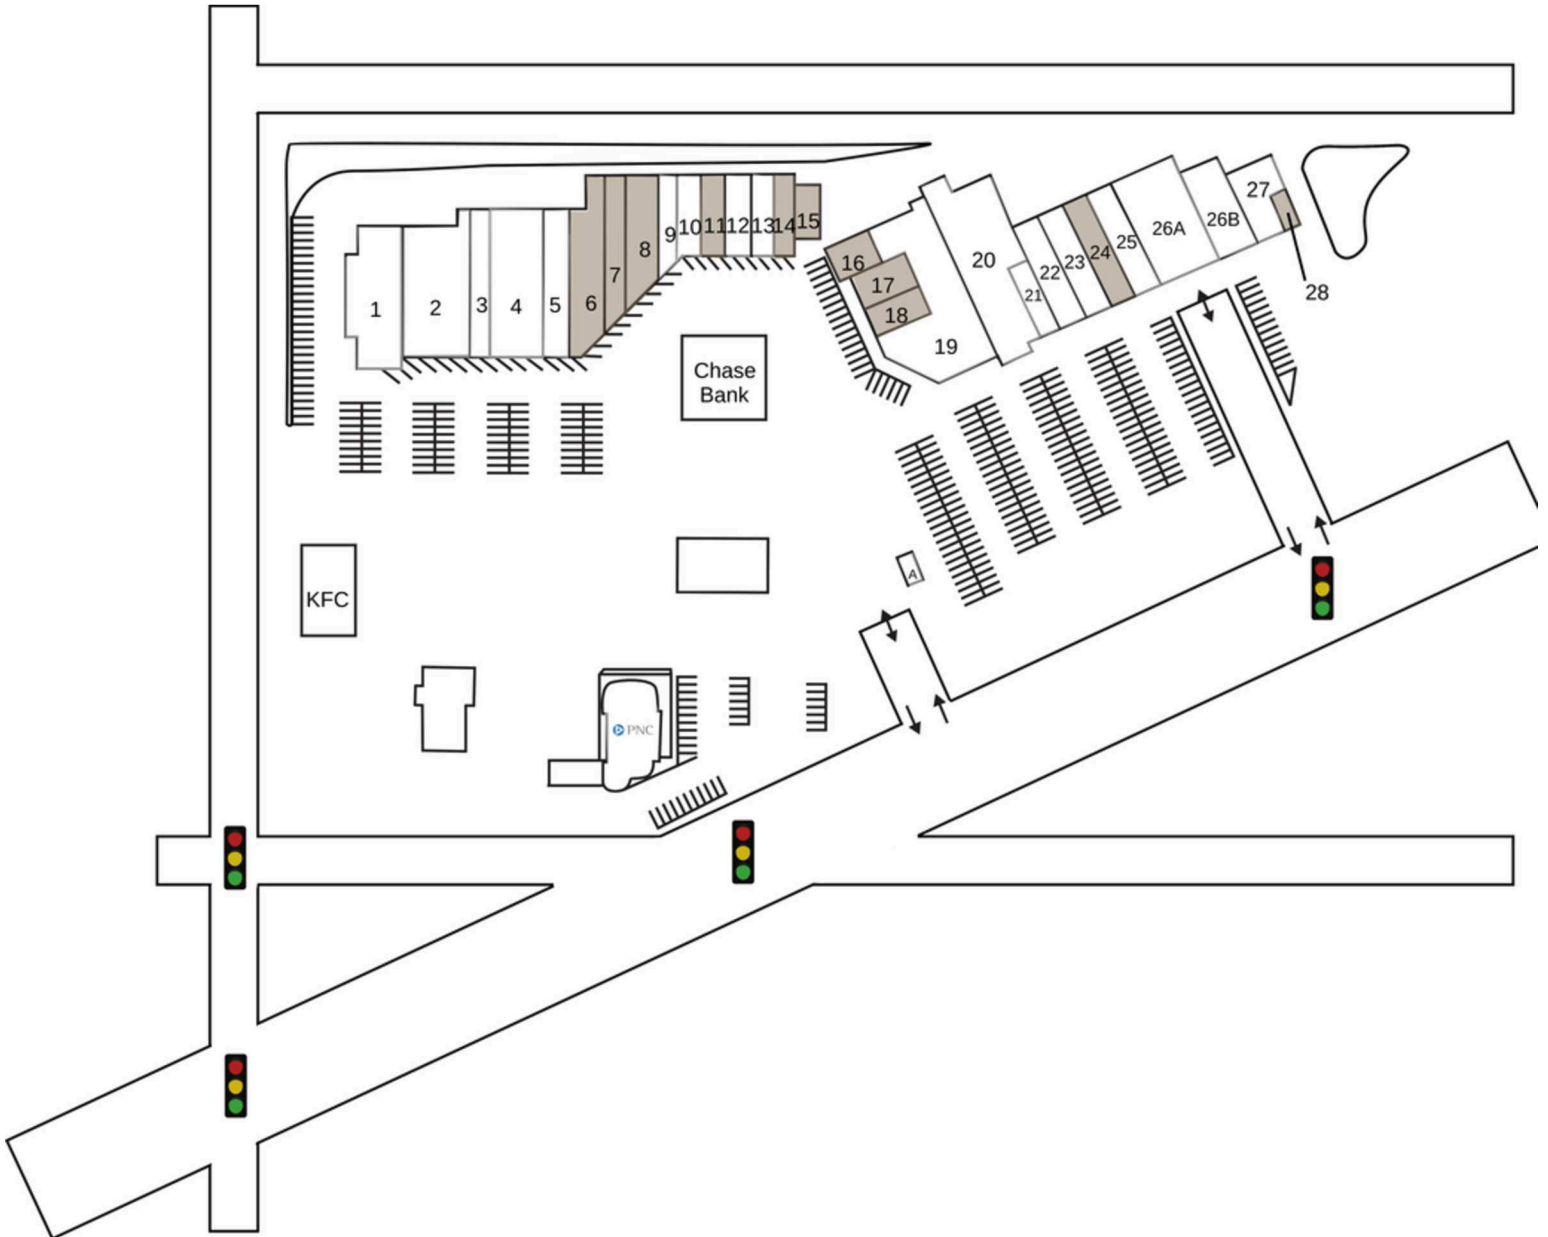

Time Corners

5976 West Jefferson Boulevard, Fort Wayne, IN 46804
Allen County

HIGHLIGHTS

Neighborhood center serving the southwest area of Fort Wayne and Allen County.

For Lease
County: Allen
Type: Neighborhood Center
Total SF: 79,761

Time Corners

5976 West Jefferson Boulevard, Fort Wayne, IN 46804
Allen County

Time Corners

5976 West Jefferson Boulevard, Fort Wayne, IN 46804
Allen County

A	Chase Bank ATM	
B	PNC Bank	
1	Belmont Beverage	4,000 SF
2	Anytime Fitness	6,300 SF
3	Edible Arrangements	2,300 SF
4	Business Health Services	4,600 SF
5	Pyromaniac Fireworks	2,428 SF
6	Available	4,852 SF
7	Available	2,000 SF
8	Available	2,104 SF
9	Le Nails	1,080 SF
10	A&B Natural Foods	1,200 SF
11	Available	1,150 SF
12	Service All Vacuum	1,020 SF
13	Amazing Vapes	1,020 SF
14	Available	1,800 SF
15	Available	960 SF
16	Available	1,500 SF
17	Available	1,690 SF
18	Available	1,080 SF
19	O'Reilly Auto Parts	8,700 SF
20	Cebolla's	7,900 SF
21	Cricket Wireless	1,000 SF
22	Copy Solutions	2,462 SF
23	Cosmoprof	2,300 SF
24	Available	2,500 SF
25	Jamison Meats	2,500 SF
26A	Sola Salons	5,450 SF
26B	Five Guys	3,200 SF
27	Sakura Restaurant	1,773 SF
28	Available	892 SF